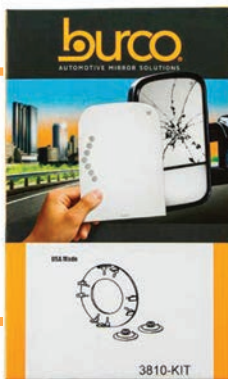

For your convenience, we have included a complementary Redi Connect™ Kit (3810-KIT). Use this kit paired with a Redi Cuts® to make mirror repair possible for vehicles with damaged or missing backing or mounting plates.

* This kit is only compatible with circular 3-1/4" OEM actuators.

* MULTIPLE VEHICLE MIRROR OPTIONS MAY EXIST. ASK AN ASSOCIATE FOR VERIFICATION PRIOR TO PURCHASE.

Part Suffix Codes: (S) Signal, (HS) Heated/Signal